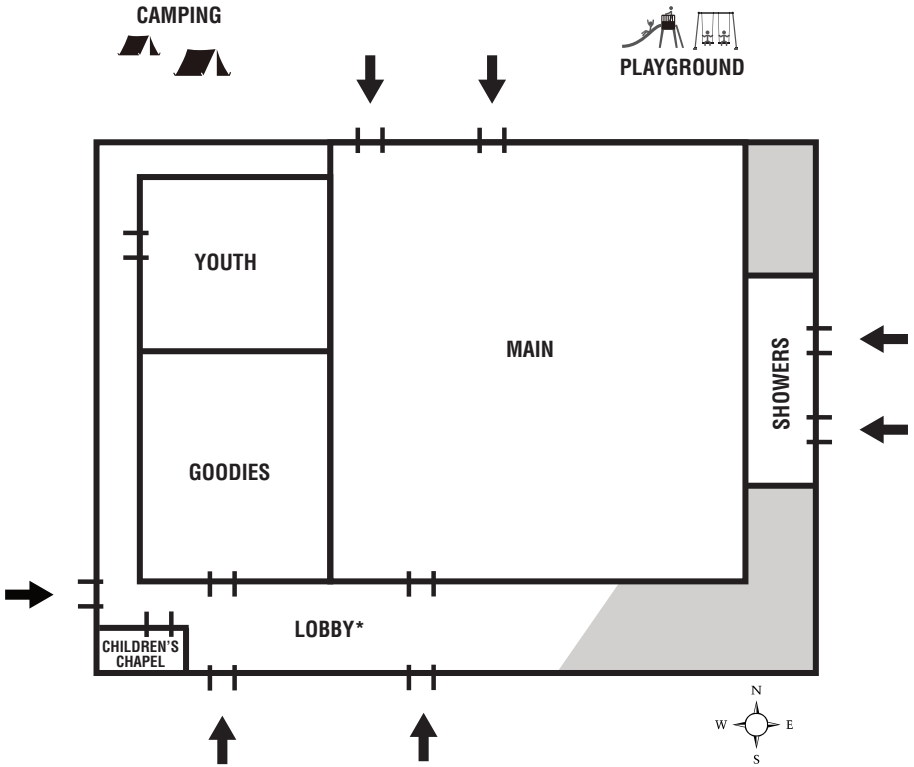

GUIDE TO GROUNDS

WYOMING CENTER

MAIN
CMA GOODIES

YOUTH
CHILDREN'S CHAPEL

LOBBY

REGISTRATION | FIRST AID | RIDE MAPS | LOST & FOUND

SERVANT'S HEART opportunities to volunteer. Servant's Heart opportunities posted at the volunteer station. We thank you for blessing everyone with your *servant's heart!*

MINISTRY information from our Run for the Son partners: Open Doors, JESUS Film Project®, and Missionary Ventures.

RFS FUNDRAISER BOOTHS

BENEFIT collection station for Saturday's parade.

CONCESSIONAIRE great breakfast, lunch, and supper menu!

ADDITIONAL SHOWERS
are accessible from the
outside on the East side of
the building.